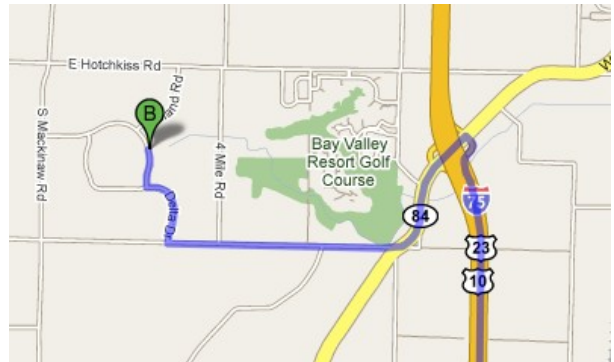

Delta Invitational Directions and Information

Take I-75 North, past Saginaw.

Take Exit 160 (M-84). Turn Left.

Take a slight Right on Delta Road. Follow Delta Road to Delta Dr. and the entrance to the college.

Bus = 8:30am

Race Schedule

JV Girls 10:40

JV Boys 11:00

Varsity Girls 11:40

Varsity Boys 12:00

Go Creek!