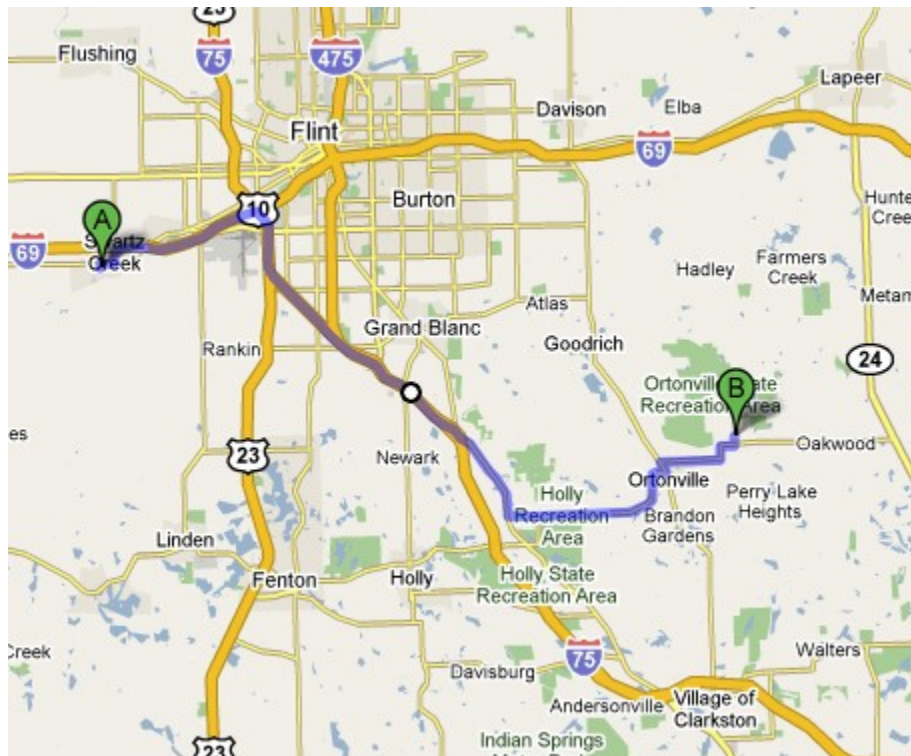

Directions to the Brandon Dual Meet 9/29/09

New Township Park located at 1414 N. Hadley Rd., Ortonville, MI 48462

1. Head north on Fairchild St toward Miller Rd 0.1 mi
2. Take the 1st right onto Miller Rd 0.5 mi
3. Take the 3rd left onto Morrish Rd 0.5 mi
4. Turn right to merge onto I-69 E 4.8 mi
5. Take exit 133 to merge onto I-75 S/US-10 E/US-23 S
- Continue to follow I-75 S/US-10 E 10.9 mi
6. Take exit 106 on the left to merge onto Dixie Hwy 4.2 mi
7. Turn left at Tripp Rd 1.1mi
8. Continue straight onto Grange Hall Rd 5.5 mi
9. Turn left at N MI-15/N Ortonville Rd 0.4 mi
10. Turn right at Oakwood Rd 2.1 mi
11. Slight left to stay on Oakwood Rd 1.0 mi
12. Turn left at N Hadley Rd Destination will be on the right 0.3 mi

BUS = 3:30pm

HS Girls = 5:15pm

HS Boys = 5:45pm