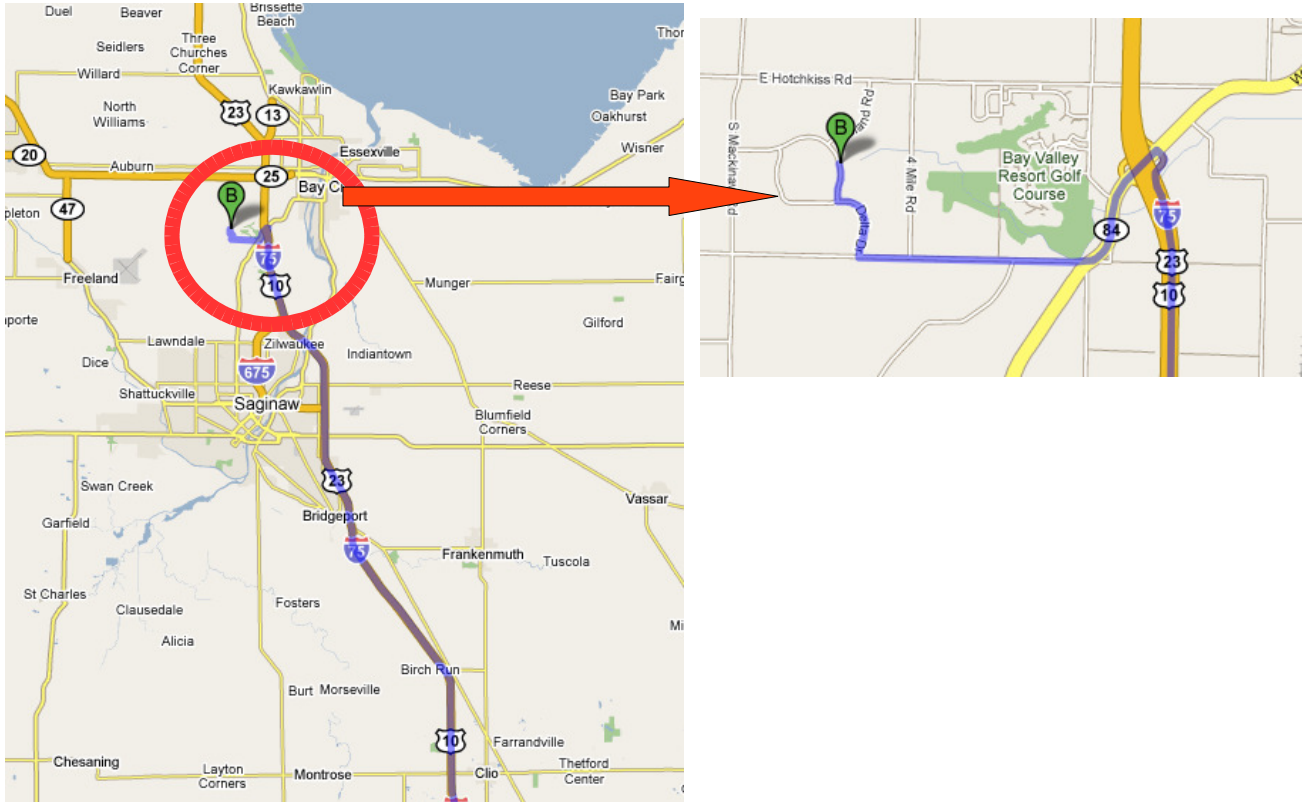

Delta Invitational Directions and Information

Take I-75 North, past Saginaw. (You may have to take the 675 Bypass due to construction on the Zilwaukee Bridge)

Take Exit 160 (M-84). Turn Left.

Take a slight Right on Delta Road. Follow Delta Road to Delta Dr. and the entrance to the college.

Race Schedule

JV Boys 10:40

JV Girls 11:00

Varsity Boys 11:40

Varsity Girls 12:00

Go Creek!